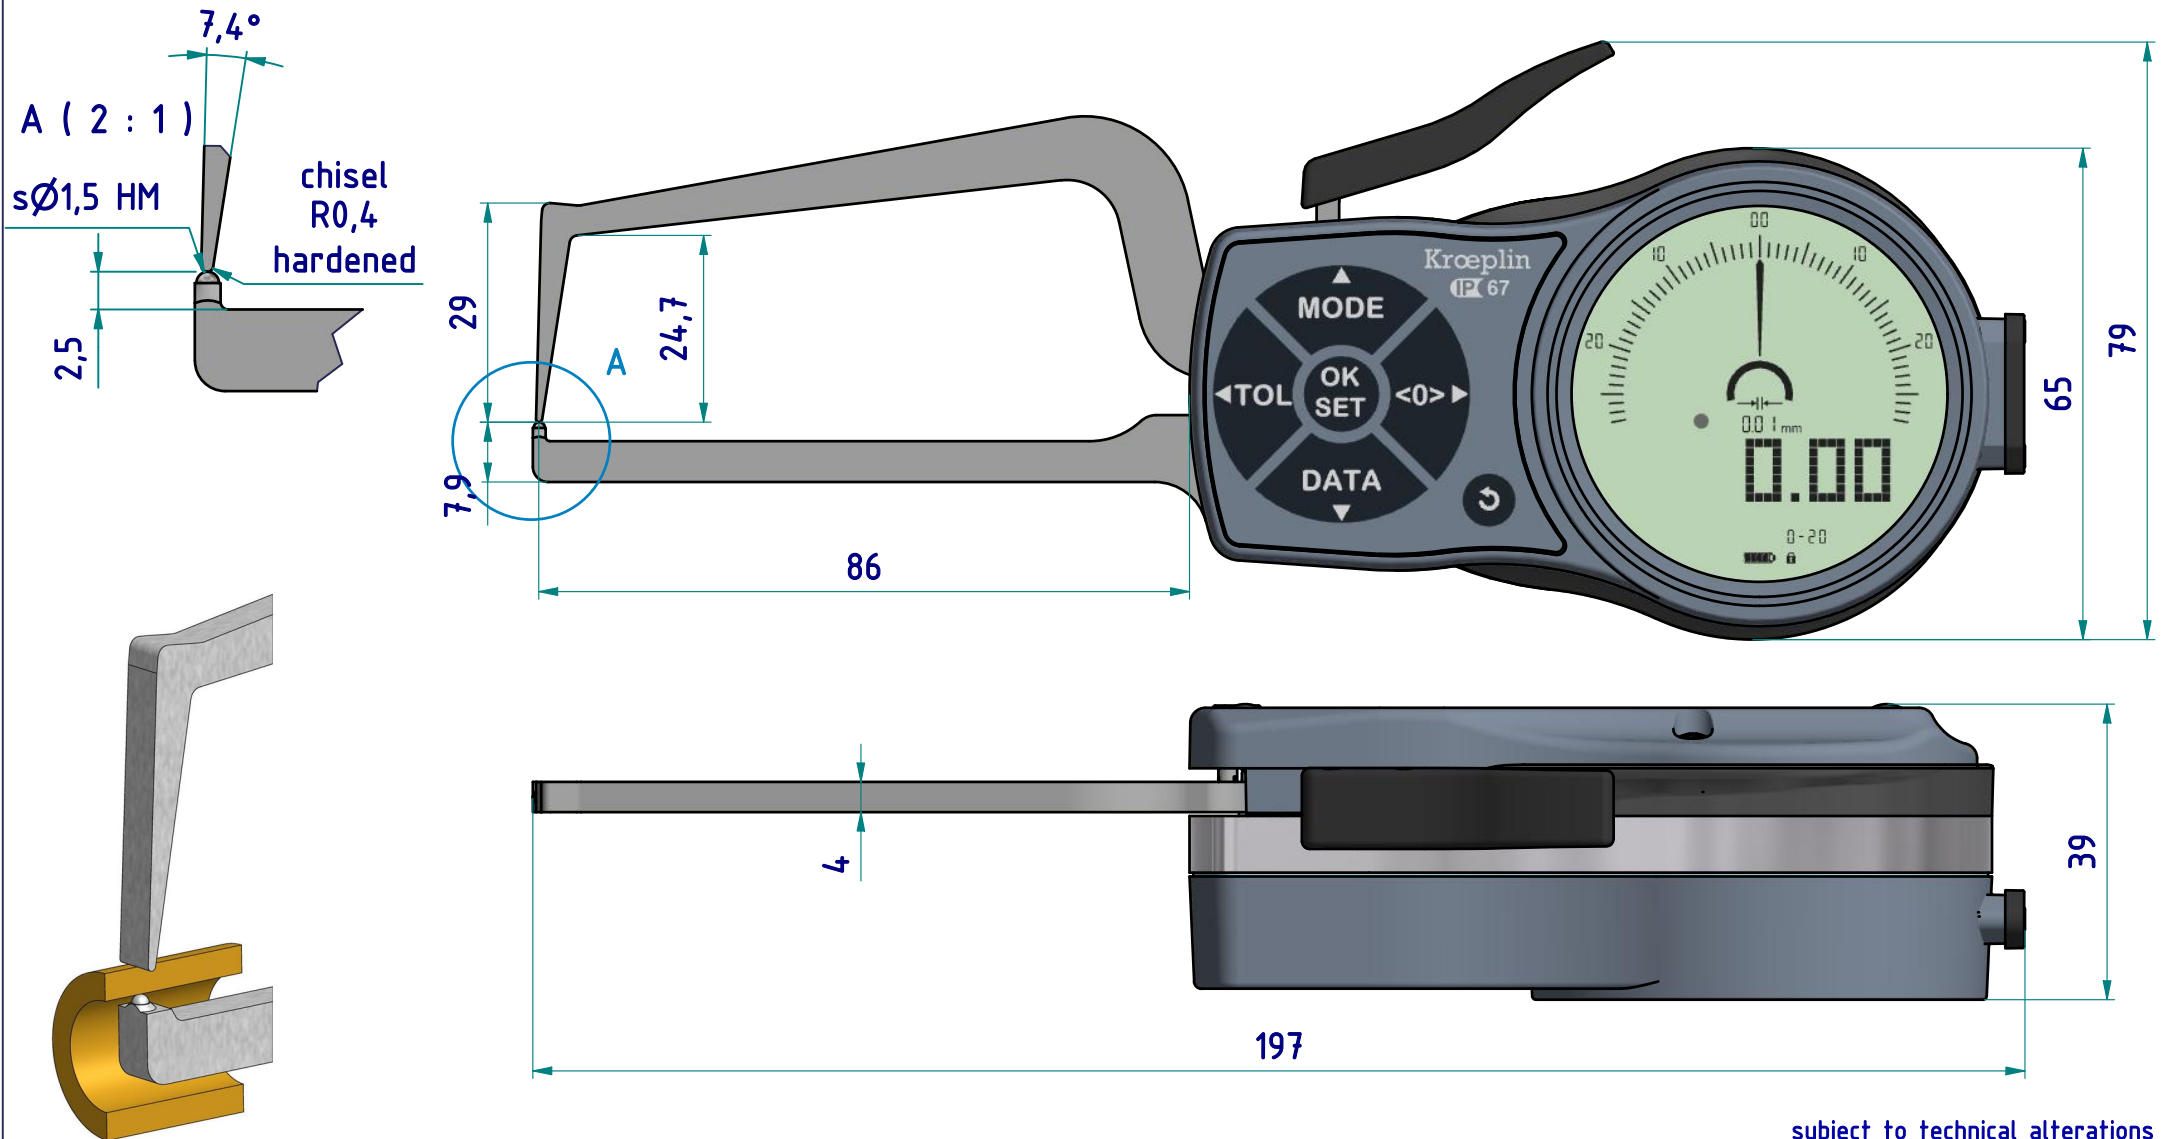

data sheet: K2R20S

Kroepflin GmbH
Gartenstraße 50
D-36381 Schlüchtern

Tel.: 06661 86 0
Fax: 06661 86 39
Mail: sales@kroepflin.com
Web: www.kroepflin.com

Kroepflin
Längenmesstechnik

subject to technical alterations

type: K
range: 0 - 20 mm
range of indication: 0 - 20,5 mm
digital step: 0,01 mm
scale interval: -
measuring force: 1,1 - 1,6 N
weight: 290 g

acceptable deviations
VDI/VDE/DGQ 2618 Bl. 12.1/13.1)
max. permissible
errors "G": 0,03 mm
repeatability "r": 0,01 mm
reference temperature: 20° C
operation temperature: 10° C - 30° C
storage temperature: -10° C - 50° C

scale: 1:1
drawing-nr.: DAB-K2R20S-K-e
date of issue: 21.01.2020
name: B. Schmidt
revision status: 001
revision date: 23.09.2020

interface as accessories available:

subject to technical alterations

drawing-nr.:	DAB-K2R20S-K-e
date of issue:	21.01.2020
name:	B. Schmidt
revision status:	001
revision date:	23.09.2020