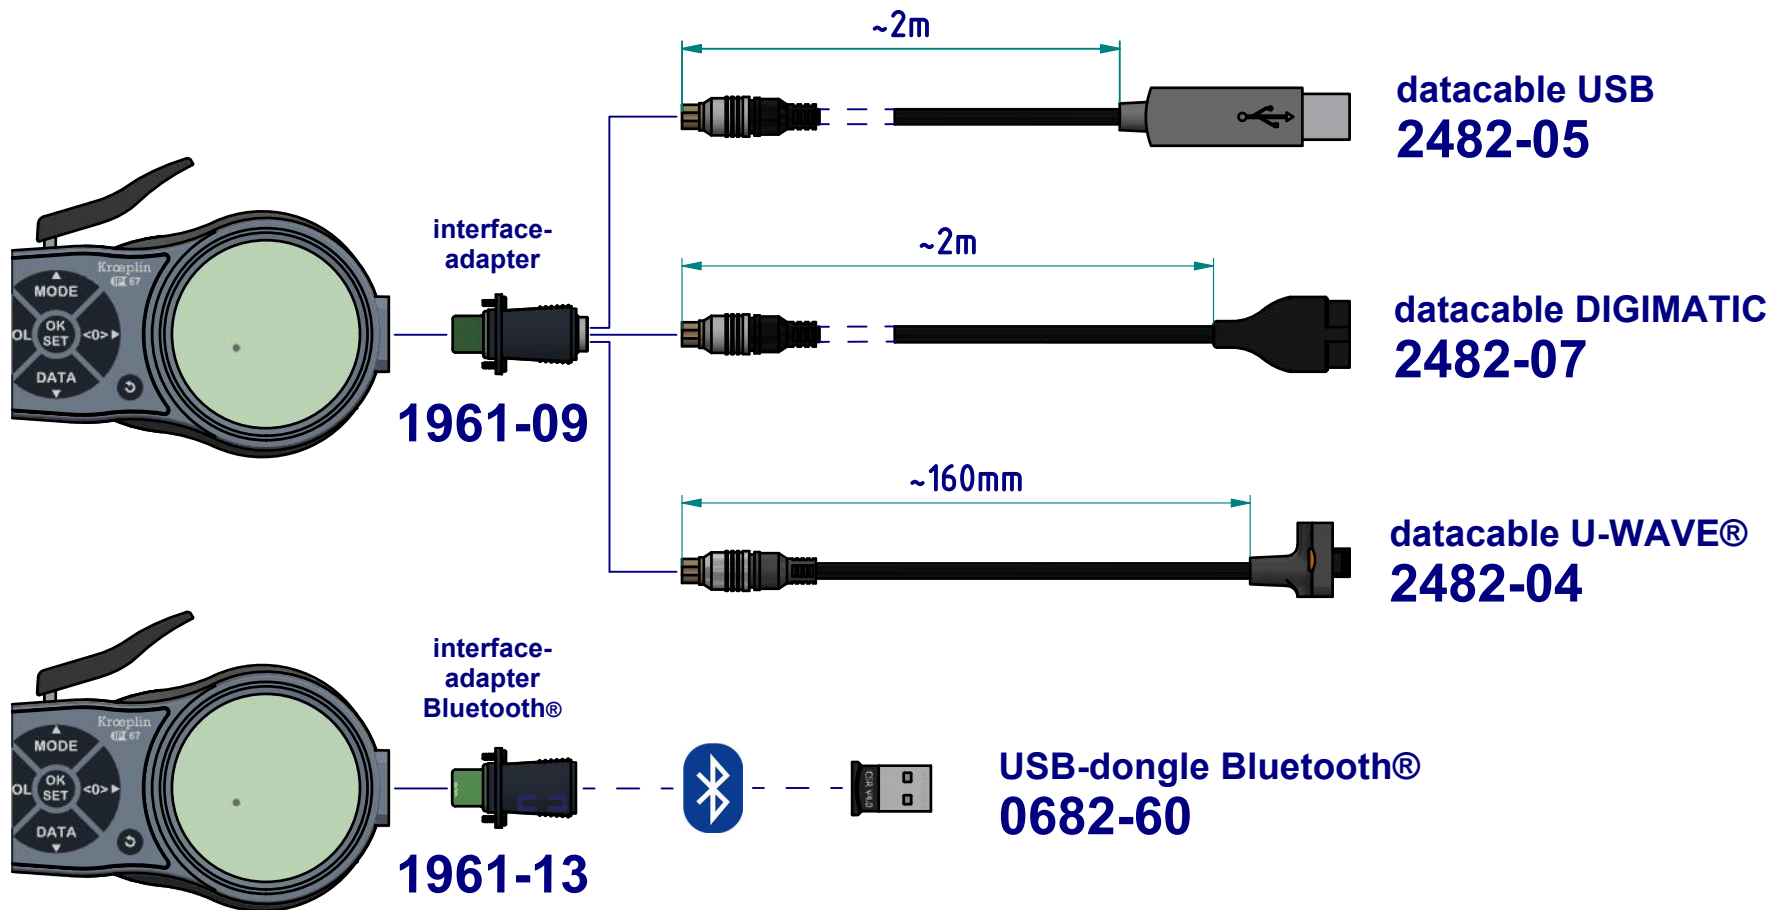

type: K
range: 0 - 20 mm
range of indication: 0 - 20,5 mm
digital step: 0,01 mm
scale interval: -
measuring force: 1,1 - 1,6 N
weight: 290 g

acceptable deviations
VDI/VDE/DGQ 2618 Bl. 12.1/13.1)
max. permissible
errors "G": 0,03 mm
repeatability "r": 0,01 mm
reference temperature: 20° C
operation temperature: 10° C - 30° C
storage temperature: -10° C - 50° C

scale: 1:1
drawing-nr.: DAB-K2R20S-K-e
date of issue: 21.01.2020
name: B. Schmidt
revision status: 001
revision date: 23.09.2020

interface as accessories available:

subject to technical alterations

drawing-nr.:	DAB-K2R20S-K-e
date of issue:	21.01.2020
name:	B. Schmidt
revision status:	001
revision date:	23.09.2020