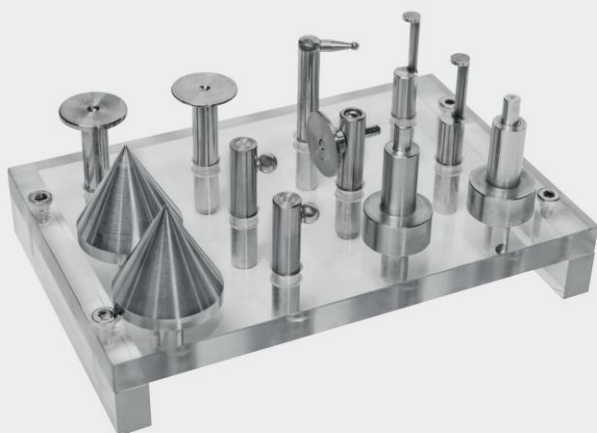

SUPPORT FOR ACCESSORIES PORTA ACCESSORI

Article	LxAxP	Code	Kg
PORTA ACCESSORI	150x25x100	00202	0,200